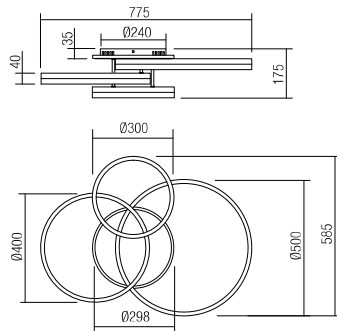

01-2631

01-2632

01-2635

INFO/DIMENSIONS

01-2630 Sand White/Sand Black
01-2631 Mat Gold

SMD LED · 70W
 3000K · CRI 80
 LED flux 7700 lm
 Luminaire flux 3850 lm

01-2632 Sand White/Sand Black
01-2633 Mat Gold

SMD LED · 90W
 3000K · CRI 80
 LED flux 9900 lm
 Luminaire flux 4950 lm