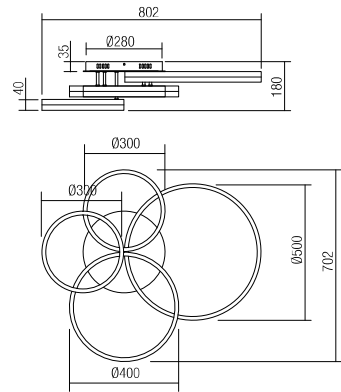

01-2631

01-2632

01-2635

INFO/DIMENSIONS

01-2630 Sand White/Sand Black
01-2631 Mat Gold

SMD LED · 70W
 3000K · CRI 80
 LED flux 7700 lm
 Luminaire flux 3850 lm

01-2632 Sand White/Sand Black
01-2633 Mat Gold

SMD LED · 90W
 3000K · CRI 80
 LED flux 9900 lm
 Luminaire flux 4950 lm