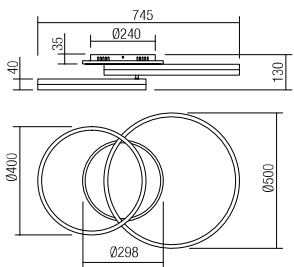

01-2631

01-2632

01-2635

INFO/DIMENSIONS

01-2630 Sand White/Sand Black
01-2631 Mat Gold

SMD LED · 70W
 3000K · CRI 80
 LED flux 7700 lm
 Luminaire flux 3850 lm

01-2632 Sand White/Sand Black
01-2633 Mat Gold

SMD LED · 90W
 3000K · CRI 80
 LED flux 9900 lm
 Luminaire flux 4950 lm